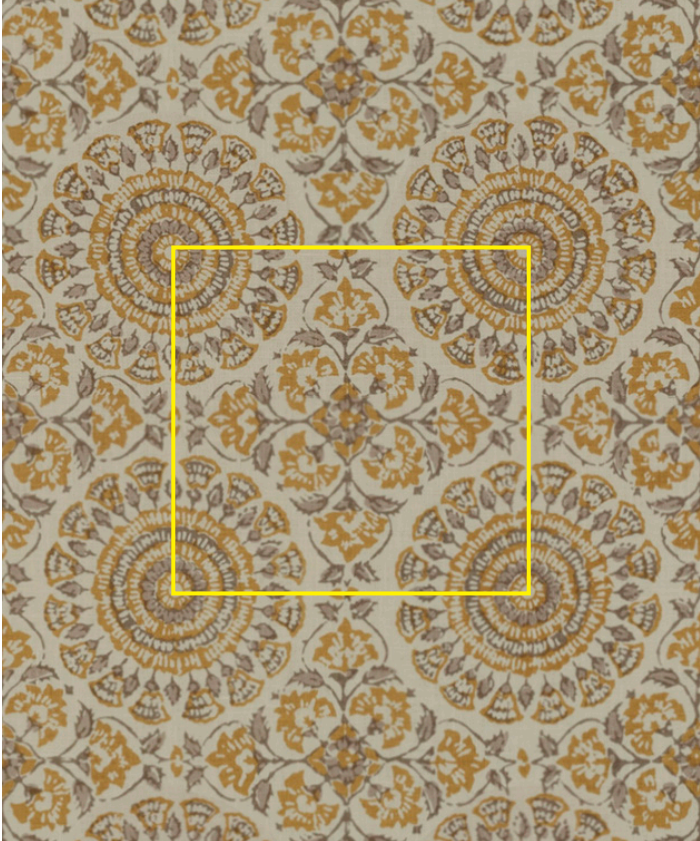

namaysamay

Nasrin Sandalwood | NAS-03-C

Design	Nasrin
Colour	Sandalwood
Code	NAS-03-C
Composition	100% Linen
Width	128.25cm (96.5cm) / 50.5in (38in)
Repeat	15cm (h) 30.5cm (v) 6in (h) 12in (v)
Weight	286g/sqm
Notes